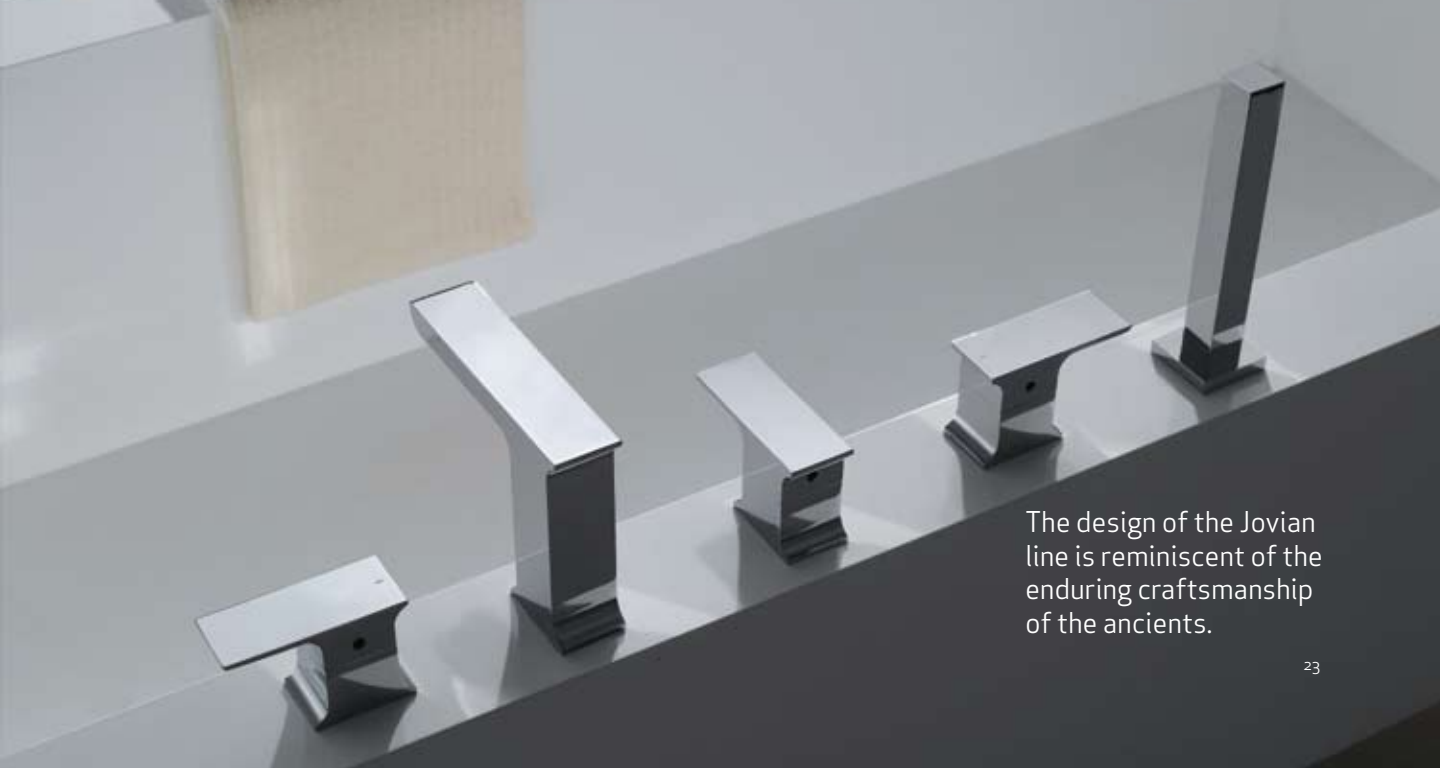

architecture

eculture

A modern bathroom interior. On the right, there is a glass shower enclosure with a wooden vanity unit. In the center, a shower curtain hangs from a metal rack. On the left, a chair with a metal frame and a light-colored seat is visible. The background shows a white wall and a window with a view of a landscape.

Sublime

Sublime reaches the  
highest levels of form  
and functionality.

Jovian

The design of the Jovian line is reminiscent of the enduring craftsmanship of the ancients.

View more products and  
matching accessories at  
[fluidfaucets.com](https://fluidfaucets.com)

Emperor

The vitality of the ancient  
Qin dynasty influences the  
sweeping form of the  
Emperor faucet line.

Swing

The rhythm of music is reflected in the flowing form of the Swing line of faucets.

Fan

Once representing social status in ancient Asia, the Fan series borrows its graceful lines and motion from this history.