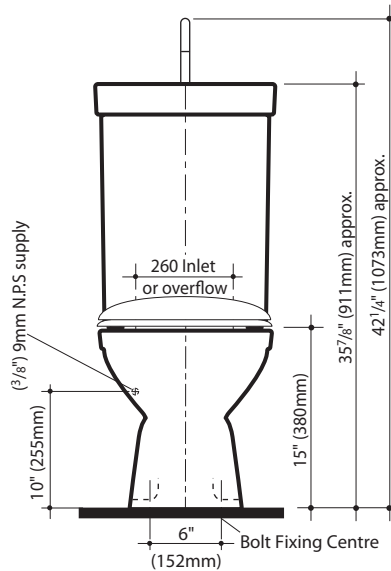

# Profile Smart Toilet with Integrated Sink

Extreme water conservation:

1.28/0.8 gpf (4.8/3 lpf) high efficiency dual flush toilets

Profile Smart 305 Round Front Plus

caroma®

## Profile Smart features

Dual flush high efficiency toilet  
1.28/0.8 gallons (4.8/3 liters) per flush (full flush/half flush)

Integrated hand basin for enhanced water savings

After flushing, fresh cold water is directed through the faucet for hand washing and drains into the tank to be used for the next flush

Single Flush Toilets

Dual Flush Toilets

\* Based on 1:4 solid/liquid usage. Figures calculated for an average family of four.

# Profile Smart Toilet

caroma®

Profile Smart 305 Round Front Plus Toilet  
 Tank Part #: 840420W  
 Bowl Part #: 609151W

Recommended Round Front Plus Seat:  
 Detachable Seat Part #: 301032W

Caroma Inc.

Phone: +1 800 605 4218  
 Fax: +1 503 681 2150  
 Email: info@caromausa.com  
 Website: www.caromausa.com