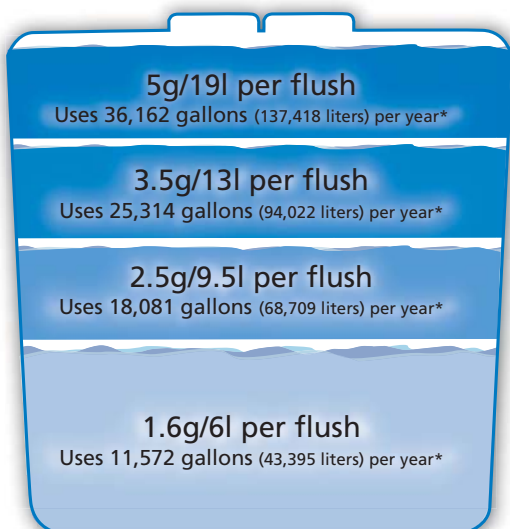

## Profile Smart features

Dual flush high efficiency toilet  
1.28/0.8 gallons (4.8/3 liters) per flush (full flush/half flush)

Integrated hand basin for enhanced water savings

After flushing, fresh cold water is directed through the faucet for hand washing and drains into the tank to be used for the next flush

## The Profile high efficiency toilet (HET) receives worldwide recognition!

Popular Mechanics 2008 Product Breakthrough Award

2007 GreenPlumbers Water Efficient Product of the Year award

2007 GreenPlumbers overall Product of the Year award

# Caroma's Commitment to Water Conservation

Caroma is a leader in toilet and urinal technologies for water conservation with more than 25 years experience and many "firsts":

- In 1982, Caroma was the first in the world to introduce the two-button dual flush system
- The first to introduce the 4.5 liter/3 liter dual flush toilet through Smartflush technology
- The first to gain an Australia WELS 5 Star rating (Water Efficiency Labelling and Standards) for toilets (Caroma Profile Toilet Suite with integrated sink)
- The first to achieve an Australian WELS 6 Star rating for high efficiency urinals
- The first to introduce a 1.6/0.8 gallons per flush (6/3 liters per flush) dual flush high efficiency toilet in North America
- The first to have more than 25 WaterSense labeled toilets, and as of July 1, 2009, Caroma has more WaterSense labeled HETs than any manufacturer with 45
- The first to introduce a 1.28/0.8 gallons per flush (4.8/3 liters per flush) dual flush high efficiency toilet in North America

Single Flush Toilets

Dual Flush Toilets

\* Based on 1:4 solid/liquid usage. Figures calculated for an average family of four.