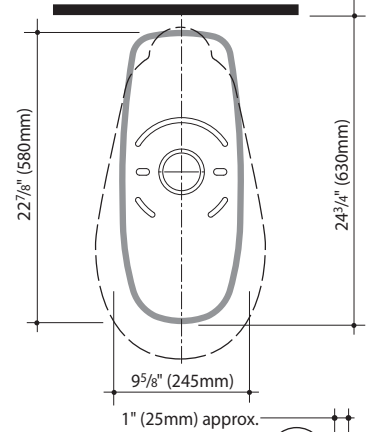

# Profile Smart Toilet with Integrated Sink

Extreme water conservation:

1.28/0.8 gpf (4.8/3 lpf) high efficiency dual flush toilets

Profile Smart 305 Round Front Plus

caroma®

Single Flush Toilets

Dual Flush Toilets

\* Based on 1:4 solid/liquid usage. Figures calculated for an average family of four.

# Profile Smart Toilet

caroma®

Profile Smart 305 Round Front Plus Toilet  
 Tank Part #: 840420W  
 Bowl Part #: 609151W

Recommended Round Front Plus Seat:  
 Detachable Seat Part #: 301032W

Caroma Inc.

Phone: +1 800 605 4218  
 Fax: +1 503 681 2150  
 Email: info@caromausa.com  
 Website: www.caromausa.com