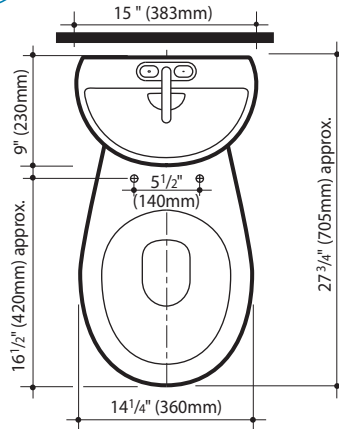

# Profile Smart Toilet with Integrated Sink

Extreme water conservation:

1.28/0.8 gpf (4.8/3 lpf) high efficiency dual flush toilets

Profile Smart 305 Round Front Plus

caroma®

## Profile Smart features

Dual flush high efficiency toilet  
1.28/0.8 gallons (4.8/3 liters) per flush (full flush/half flush)

Integrated hand basin for enhanced water savings

After flushing, fresh cold water is directed through the faucet for hand washing and drains into the tank to be used for the next flush

Single Flush Toilets

Dual Flush Toilets

\* Based on 1:4 solid/liquid usage. Figures calculated for an average family of four.

# Profile Smart Toilet

caroma®

Profile Smart 305 Round Front Plus Toilet  
 Tank Part #: 840420W  
 Bowl Part #: 609151W

Recommended Round Front Plus Seat:  
 Detachable Seat Part #: 301032W

Caroma Inc.

Phone: +1 800 605 4218  
 Fax: +1 503 681 2150  
 Email: info@caromausa.com  
 Website: www.caromausa.com