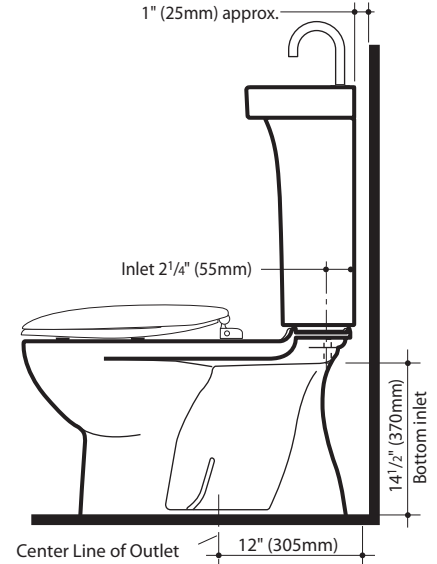

# Profile Smart Toilet with Integrated Sink

Extreme water conservation:

1.28/0.8 gpf (4.8/3 lpf) high efficiency dual flush toilets

Profile Smart 305 Round Front Plus

caroma®

## Profile Smart features

Dual flush high efficiency toilet  
1.28/0.8 gallons (4.8/3 liters) per flush (full flush/half flush)

Integrated hand basin for enhanced water savings

After flushing, fresh cold water is directed through the faucet for hand washing and drains into the tank to be used for the next flush

Single Flush Toilets

Dual Flush Toilets

\* Based on 1:4 solid/liquid usage. Figures calculated for an average family of four.

# Profile Smart Toilet

caroma®

Profile Smart 305 Round Front Plus Toilet  
 Tank Part #: 840420W  
 Bowl Part #: 609151W

Recommended Round Front Plus Seat:  
 Detachable Seat Part #: 301032W

Caroma Inc.

Phone: +1 800 605 4218  
 Fax: +1 503 681 2150  
 Email: info@caromausa.com  
 Website: www.caromausa.com