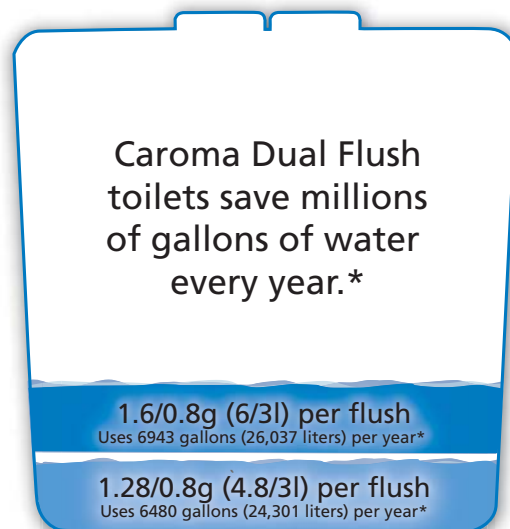

Dual Flush Toilets

* Based on 1:4 solid/liquid usage. Figures calculated for an average family of four.